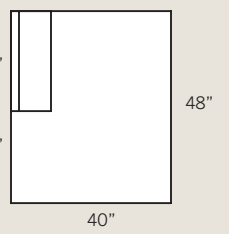

7474 Armless Loveseat
Overall: H 38 W 60 D 40
Seating: H 18 W 60 D 24
Seat Height: 20
Pillows: 2 P21

7454 Armless Chair
Overall: H 38 W 25 D 40
Seating: H 18 W 25 D 24
Seat Height: 20
Pillows: 1 P21

7482 LAF One Arm Chaise
Overall: H 38 W 38 D 66
Seating: H 18 W 29 D 48
Seat Height: 20 Arm Height: 26
Pillows: 2 P21

7452 LAF One Arm Sofa
Overall: H 38 W 82 D 40
Seating: H 18 W 73 D 24
Seat Height: 20 Arm Height: 26
Pillows: 2 P21

7472 LAF One Arm Loveseat
Overall: H 38 W 58 D 40
Seating: H 18 W 49 D 24
Seat Height: 20 Arm Height: 26
Pillows: 2 P21

7486 LAF Floating Chaise
Overall: H 37 W 35 D 66
Seating: H 18 W 24 D 48
Seat Height: 20 Arm Height: 26
Pillows: 2 P21

Note:
Floating Chaise
must include
Floating Ottoman.

7407 Floating Ottoman
Overall: H 20 W 33 D 25

7442 LAF End Wedge
Overall: H 38 W 67 D 55
Seating: H 18 W 48 D 35
Seat Height: 20 Arm Height: 26
Pillows: 3 P21

7432 LSF Bump Chaise
Overall: H 38 W 40 D 48
Seating: H 18 W 24 D 48
Seat Height: 20

POPULAR SECTIONAL CONFIGURATIONS