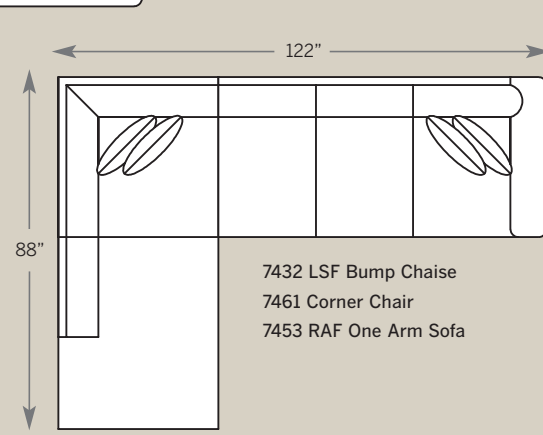

7486 LAF Floating Chaise
Overall: H 37 W 35 D 66
Seating: H 18 W 24 D 48
Seat Height: 20 Arm Height: 26
Pillows: 2 P21

Note:
Floating Chaise
must include
Floating Ottoman.

7407 Floating Ottoman
Overall: H 20 W 33 D 25

7442 LAF End Wedge
Overall: H 38 W 67 D 55
Seating: H 18 W 48 D 35
Seat Height: 20 Arm Height: 26
Pillows: 3 P21

7432 LSF Bump Chaise
Overall: H 38 W 40 D 48
Seating: H 18 W 24 D 48
Seat Height: 20

POPULAR SECTIONAL CONFIGURATIONS

7462 LAF Corner Sofa
7474 Armless Loveseat
7483 RAF One Arm Chaise

7462 LAF Corner Sofa
7474 Armless Loveseat
7443 RAF End Wedge

7472 LAF One Arm Loveseat
7461 Corner Chair
7453 RAF One Arm Sofa

7432 LSF Bump Chaise
7461 Corner Chair
7453 RAF One Arm Sofa

Drawings are 1/4" scale

Please note: All Track Arm Pieces are 2.5 inches less per arm on overall width.