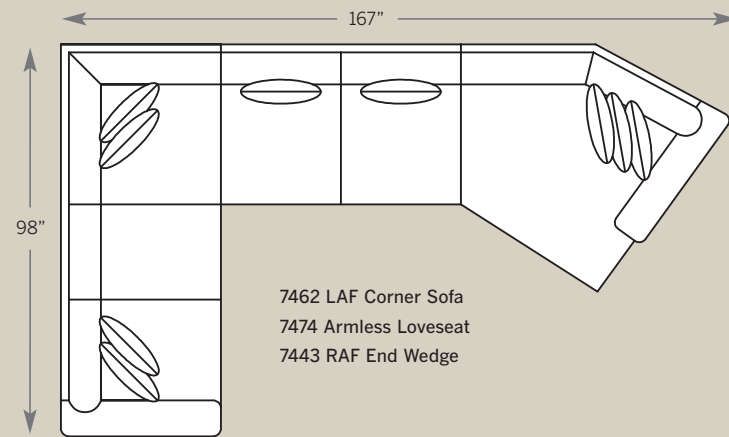

7486 LAF Floating Chaise
Overall: H 37 W 35 D 66
Seating: H 18 W 24 D 48
Seat Height: 20 Arm Height: 26
Pillows: 2 P21

Note:
Floating Chaise
must include
Floating Ottoman.

7407 Floating Ottoman
Overall: H 20 W 33 D 25

7442 LAF End Wedge
Overall: H 38 W 67 D 55
Seating: H 18 W 48 D 35
Seat Height: 20 Arm Height: 26
Pillows: 3 P21

7432 LSF Bump Chaise
Overall: H 38 W 40 D 48
Seating: H 18 W 24 D 48
Seat Height: 20

POPULAR SECTIONAL CONFIGURATIONS

7462 LAF Corner Sofa
7474 Armless Loveseat
7483 RAF One Arm Chaise

7462 LAF Corner Sofa
7474 Armless Loveseat
7443 RAF End Wedge

7472 LAF One Arm Loveseat
7461 Corner Chair
7453 RAF One Arm Sofa

7432 LSF Bump Chaise
7461 Corner Chair
7453 RAF One Arm Sofa

Drawings are 1/4" scale

Please note: All Track Arm Pieces are 2.5 inches less per arm on overall width.