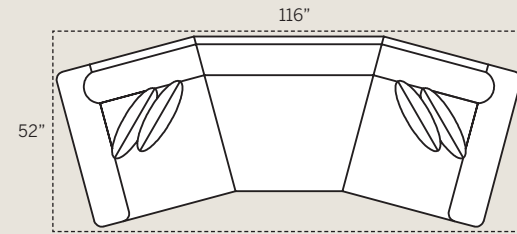

7465 Conversation Sofa

Overall: H 38 W 116 D 40
Seating: H 18 W 70 D 24
Seat Height: 20 Arm Height: 26
Pillows: 4 P21

7461 Corner Chair
Overall: H 38 W 40 D 40
Seating: H 18 W 24 D 24
Seat Height: 20
Pillows: 2 P21

7455 Chair & 1/2
Overall: H 38 W 48 D 40
Seating: H 18 W 30 D 24
Seat Height: 20 Arm Height: 26
Pillows: 2 P21

7408 Ottoman
Overall: H 18 W 27 D 21

7468 Ottoman & 1/2
Overall: H 18 W 38 D 25