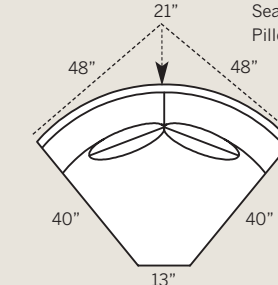

*Medium Natural Nailheads
Standard on Panel Arm
Leather and Leather Fabric

Note: All Leather Styles (-L)
Back Pillows are
Velcro Semi-attached

WINSTON COLLECTION

7400 Sofa
Overall: H 38 W 90 D 40
Seating: H 18 W 72 D 24
Seat Height: 20 Arm Height: 26
Pillows: 4 P21

7461 Corner Chair
Overall: H 38 W 40 D 40
Seating: H 18 W 24 D 24
Seat Height: 20
Pillows: 2 P21

7455 Chair & 1/2
Overall: H 38 W 48 D 40
Seating: H 18 W 30 D 24
Seat Height: 20 Arm Height: 26
Pillows: 2 P21

7408 Ottoman
Overall: H 18 W 27 D 21

7468 Ottoman & 1/2
Overall: H 18 W 38 D 25

7480 Wedge
Overall: H 38 W 69 D 40
Seating: H 18 W 50 D 24
Seat Height: 20
Pillows: 2 P21

7462 LAF Corner Sofa
Overall: H 38 W 98 D 40
Seating: H 18 W 74 D 24
Seat Height: 20 Arm Height: 26
Pillows: 4 P21

Drawings are 1/4" scale

Please note: All Track Arm Pieces are 2.5 inches less per arm on overall width.