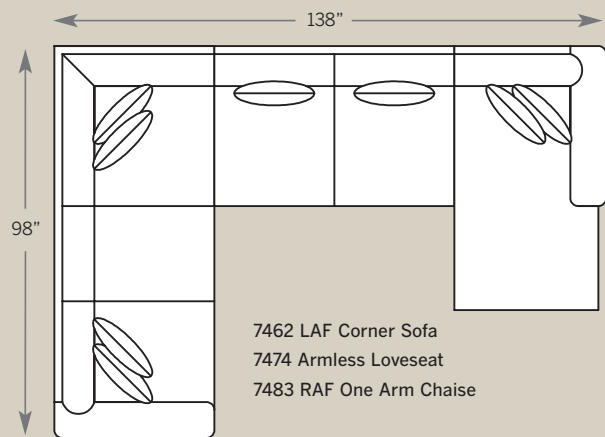

7452 LAF One Arm Sofa
Overall: H 38 W 82 D 40
Seating: H 18 W 73 D 24
Seat Height: 20 Arm Height: 26
Pillows: 2 P21

7472 LAF One Arm Loveseat
Overall: H 38 W 58 D 40
Seating: H 18 W 49 D 24
Seat Height: 20 Arm Height: 26
Pillows: 2 P21

7486 LAF Floating Chaise
Overall: H 37 W 35 D 66
Seating: H 18 W 24 D 48
Seat Height: 20 Arm Height: 26
Pillows: 2 P21

Note:
Floating Chaise
must include
Floating Ottoman.

7407 Floating Ottoman
Overall: H 20 W 33 D 25

7442 LAF End Wedge
Overall: H 38 W 67 D 55
Seating: H 18 W 48 D 35
Seat Height: 20 Arm Height: 26
Pillows: 3 P21

7432 LSF Bump Chaise
Overall: H 38 W 40 D 48
Seating: H 18 W 24 D 48
Seat Height: 20

POPULAR SECTIONAL CONFIGURATIONS

Drawings are 1/4" scale

Please note: All Track Arm Pieces are 2.5 inches less per arm on overall width.