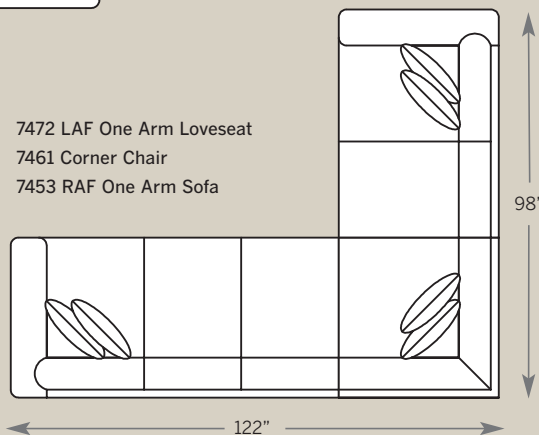

7486 LAF Floating Chaise
Overall: H 37 W 35 D 66
Seating: H 18 W 24 D 48
Seat Height: 20 Arm Height: 26
Pillows: 2 P21

Note:
Floating Chaise
must include
Floating Ottoman.

7407 Floating Ottoman
Overall: H 20 W 33 D 25

7442 LAF End Wedge
Overall: H 38 W 67 D 55
Seating: H 18 W 48 D 35
Seat Height: 20 Arm Height: 26
Pillows: 3 P21

7432 LSF Bump Chaise
Overall: H 38 W 40 D 48
Seating: H 18 W 24 D 48
Seat Height: 20

POPULAR SECTIONAL CONFIGURATIONS

7462 LAF Corner Sofa
7474 Armless Loveseat
7483 RAF One Arm Chaise

7462 LAF Corner Sofa
7474 Armless Loveseat
7443 RAF End Wedge

7472 LAF One Arm Loveseat
7461 Corner Chair
7453 RAF One Arm Sofa

7432 LSF Bump Chaise
7461 Corner Chair
7453 RAF One Arm Sofa

Drawings are 1/4" scale

Please note: All Track Arm Pieces are 2.5 inches less per arm on overall width.