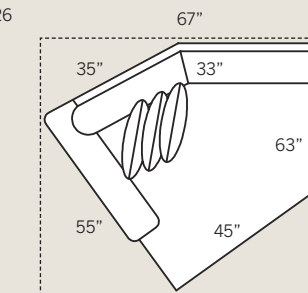

7474 Armless Loveseat
Overall: H 38 W 60 D 40
Seating: H 18 W 60 D 24
Seat Height: 20
Pillows: 2 P21

7454 Armless Chair
Overall: H 38 W 25 D 40
Seating: H 18 W 25 D 24
Seat Height: 20
Pillows: 1 P21

7482 LAF One Arm Chaise
Overall: H 38 W 38 D 66
Seating: H 18 W 29 D 48
Seat Height: 20 Arm Height: 26
Pillows: 2 P21

7452 LAF One Arm Sofa
Overall: H 38 W 82 D 40
Seating: H 18 W 73 D 24
Seat Height: 20 Arm Height: 26
Pillows: 2 P21

7472 LAF One Arm Loveseat
Overall: H 38 W 58 D 40
Seating: H 18 W 49 D 24
Seat Height: 20 Arm Height: 26
Pillows: 2 P21

7486 LAF Floating Chaise
Overall: H 37 W 35 D 66
Seating: H 18 W 24 D 48
Seat Height: 20 Arm Height: 26
Pillows: 2 P21

Note:
Floating Chaise
must include
Floating Ottoman.

7407 Floating Ottoman
Overall: H 20 W 33 D 25

7442 LAF End Wedge
Overall: H 38 W 67 D 55
Seating: H 18 W 48 D 35
Seat Height: 20 Arm Height: 26
Pillows: 3 P21

7432 LSF Bump Chaise
Overall: H 38 W 40 D 48
Seating: H 18 W 24 D 48
Seat Height: 20

POPULAR SECTIONAL CONFIGURATIONS