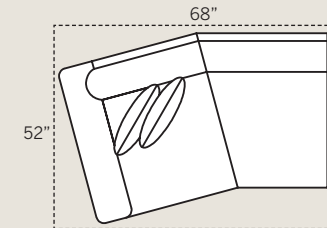

7461 Corner Chair
Overall: H 38 W 40 D 40
Seating: H 18 W 24 D 24
Seat Height: 20
Pillows: 2 P21

7455 Chair & 1/2
Overall: H 38 W 48 D 40
Seating: H 18 W 30 D 24
Seat Height: 20 Arm Height: 26
Pillows: 2 P21

7408 Ottoman
Overall: H 18 W 27 D 21

7468 Ottoman & 1/2
Overall: H 18 W 38 D 25

7480 Wedge
Overall: H 38 W 69 D 40
Seating: H 18 W 50 D 24
Seat Height: 20
Pillows: 2 P21

7462 LAF Corner Sofa
Overall: H 38 W 98 D 40
Seating: H 18 W 74 D 24
Seat Height: 20 Arm Height: 26
Pillows: 4 P21

7422 LAF Angle Loveseat
Overall: H 38 W 68 D 40
Seating: H 18 W 49 D 24
Seat Height: 20 Arm Height: 26
Pillows: 2 P21

7412 LAF One Arm Chair
Overall: H 38 W 35 D 40
Seating: H 18 W 24 D 24
Seat Height: 20 Arm Height: 26
Pillows: 1 P21

7474 Armless Loveseat
Overall: H 38 W 60 D 40
Seating: H 18 W 60 D 24
Seat Height: 20
Pillows: 2 P21

7454 Armless Chair
Overall: H 38 W 25 D 40
Seating: H 18 W 25 D 24
Seat Height: 20
Pillows: 1 P21

7482 LAF One Arm Chaise
Overall: H 38 W 38 D 66
Seating: H 18 W 29 D 48
Seat Height: 20 Arm Height: 26
Pillows: 2 P21